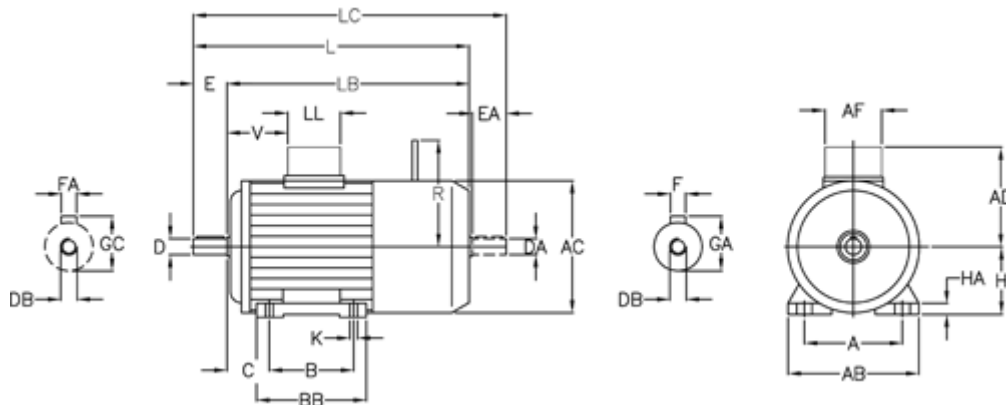

Data Sheet

Article number: 25100011041204101500

Description: Bonfiglioli brake motor BX90S-4-FA14 1.1KW
1400 rpm 3x230/400v 50HZ IP55 IE3 AC brake B3 stainless steel

Measures

A	= 140	D	= 24	GC	= 27.0	R	= 160
A/F	= 98	DA	= M8	H	= 90	V	= 95
AB	= 174	DB	= M8	HA	= 13.0		
AC	= 176	E	= 50	K	= 10		
AD	= 133	EA	= 24	L	= 409		
B	= 125	F	= 8	LC	= 461		
BB H7	= 155	FA	= 8	Length B	= 359		
C	= 56	GA	= 27.0	LL	= 98		